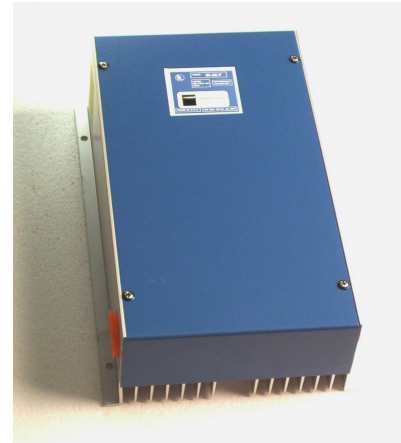

ID-30-F

Hunt Control Systems Inc.
200 Rome Court
Fort Collins CO 80524

Tel: (970) 484-9048
Fax: (970) 493-4125
hunt Dimming.com

Features:

- Continuous, flicker-free dimming to 0%
- Manually operates 2kW (ID-20-F) or 3kW (ID-30-F)
- Master units can control up to (15) ID-20-SF or ID-30-SF slave units from a single 4-wire, single-gang control
- Limited one-year warranty
- UL Listed

Specifications:

- Wall-mounted, convection-cooled
- 120V only
- Requires remote control switch, preset slide and rotary available, single pole or 3-way

For Use With:

Incandescent Lamps

Dimensions:

ID-20-F: 10"H x 8 1/2"W x 3 3/4"D

ID-30-F: 11 1/2"H x 8 1/2"W x 3 3/4" D

Dimming.

It's all we do.

Since 1960.