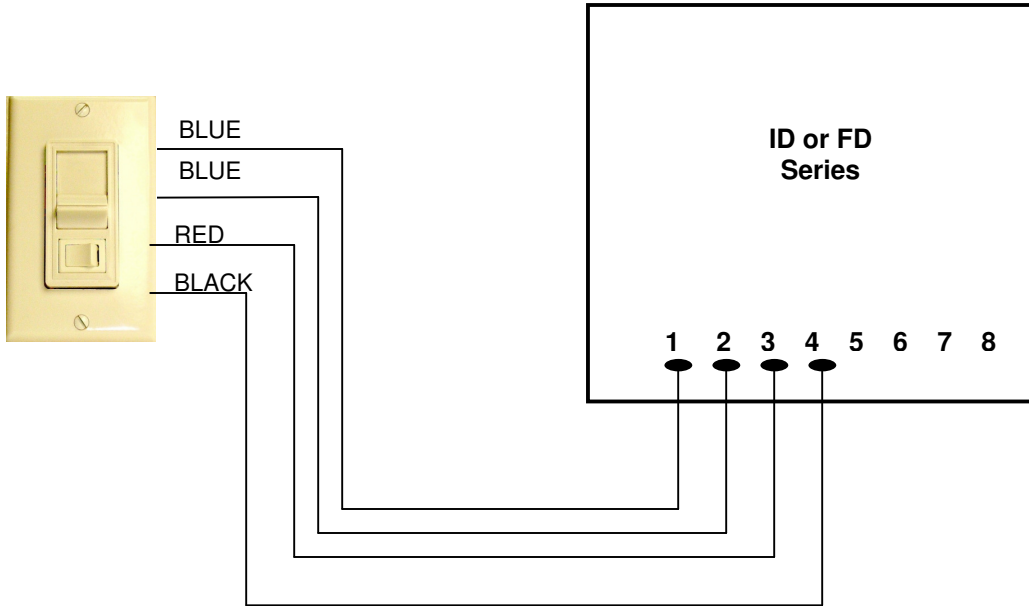

**Wiring Diagram
For HUNT *Simplicity*®
PS-IFC-1, AIFC-1 and PS-IFC-3W-1
Controls for ID and FD Series**

Single Pole Wiring