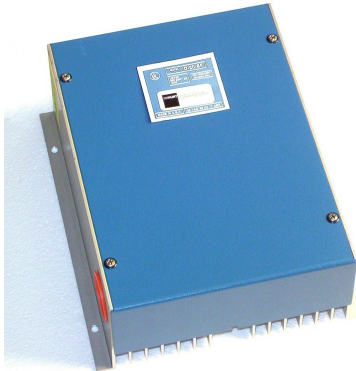

HUNT *Simplicity*® ID Series Modular Dimming Systems for incandescent lamps 120V

ID-20-F