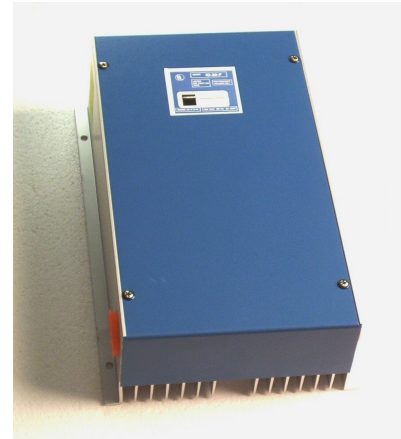

Specifications:

- Wall-mounted, convection-cooled
- 120V only
- Requires remote control switch, preset slide and rotary available, single pole or 3-way

For Use With:

Incandescent Lamps

Dimensions:

ID-20-F: 10"H x 8 1/2"W x 3 3/4"D

ID-30-F: 11 1/2"H x 8 1/2"W x 3 3/4" D

Dimming.

It's all we do.

Since 1960.

HUNT *Simplicity*[®] ID Series Modular Dimming Systems for use with incandescent lamps 120V

ID-20-SF

ID-30-SF

Features:

- Slave units for ID-20-F and ID-30-F master units
- Up to (15) slaves per each master unit, controlled from a single 4-wire, single gang control
- Continuous, flicker-free dimming to 0%
- Manually operates 2kW (ID-20-SF) or 3kW (ID-30-SF)
- Limited one-year warranty
- UL Listed

Specifications:

- Must be connected to ID-20-F or ID-30-F master unit
- Each master unit requires remote control switch, preset slide and rotary styles available, single pole or 3-way
- Wall-mounted, convection-cooled
- 120V only