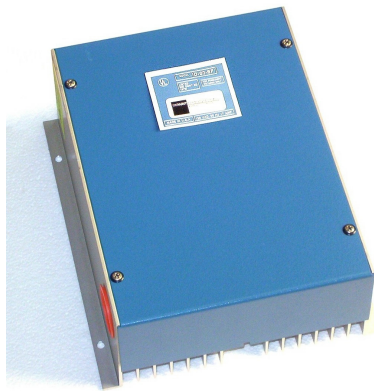

Features:

- Continuous, flicker-free dimming to 0%
- Manually operates 2kW (ID-20-F) or 3kW (ID-30-F)
- Master units can control up to (15) ID-20-SF or ID-30-SF slave units from a single 4-wire, single-gang control
- Limited one-year warranty
- UL Listed

Specifications:

- Wall-mounted, convection-cooled
- 120V only
- Requires remote control switch, preset slide and rotary available, single pole or 3-way

For Use With:

Incandescent Lamps

Dimensions:

ID-20-F: 10"H x 8 1/2"W x 3 3/4"D

ID-30-F: 11 1/2"H x 8 1/2"W x 3 3/4" D

Dimming.

It's all we do.

Since 1960.

HUNT *Simplicity*[®] ID Series Modular Dimming Systems for use with incandescent lamps 120V

ID-20-SF

ID-30-SF

Features:

- Slave units for ID-20-F and ID-30-F master units
- Up to (15) slaves per each master unit, controlled from a single 4-wire, single gang control
- Continuous, flicker-free dimming to 0%
- Manually operates 2kW (ID-20-SF) or 3kW (ID-30-SF)
- Limited one-year warranty
- UL Listed