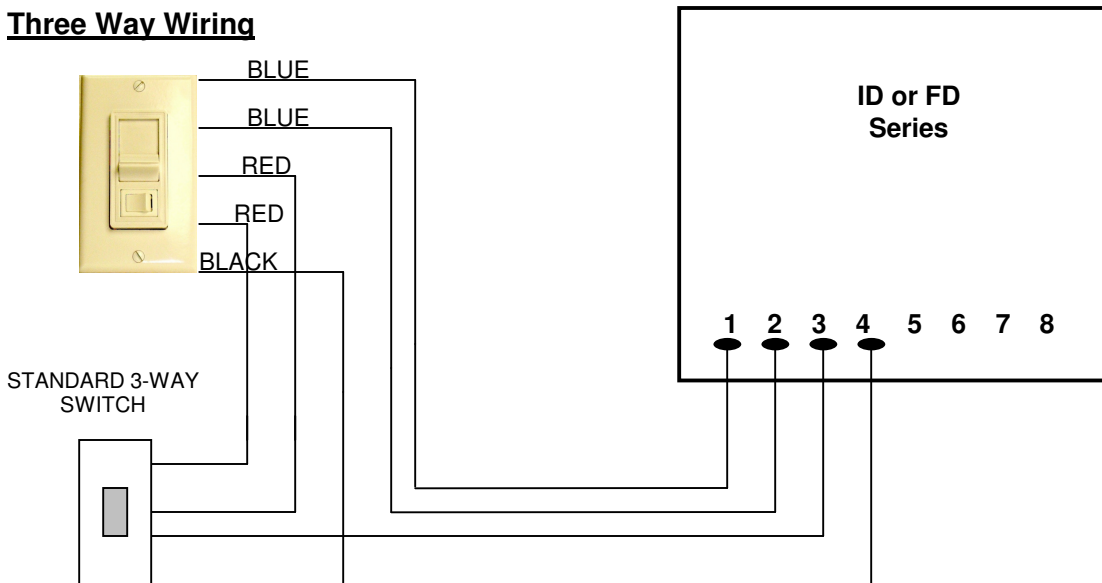

Three Way Wiring

Hunt Control Systems, Inc.
200 Rome Court
Fort Collins, CO 80524
U.S.A
Ph: (970) 484-9048
Fax: (970) 493-4125
www.hunt Dimming.com