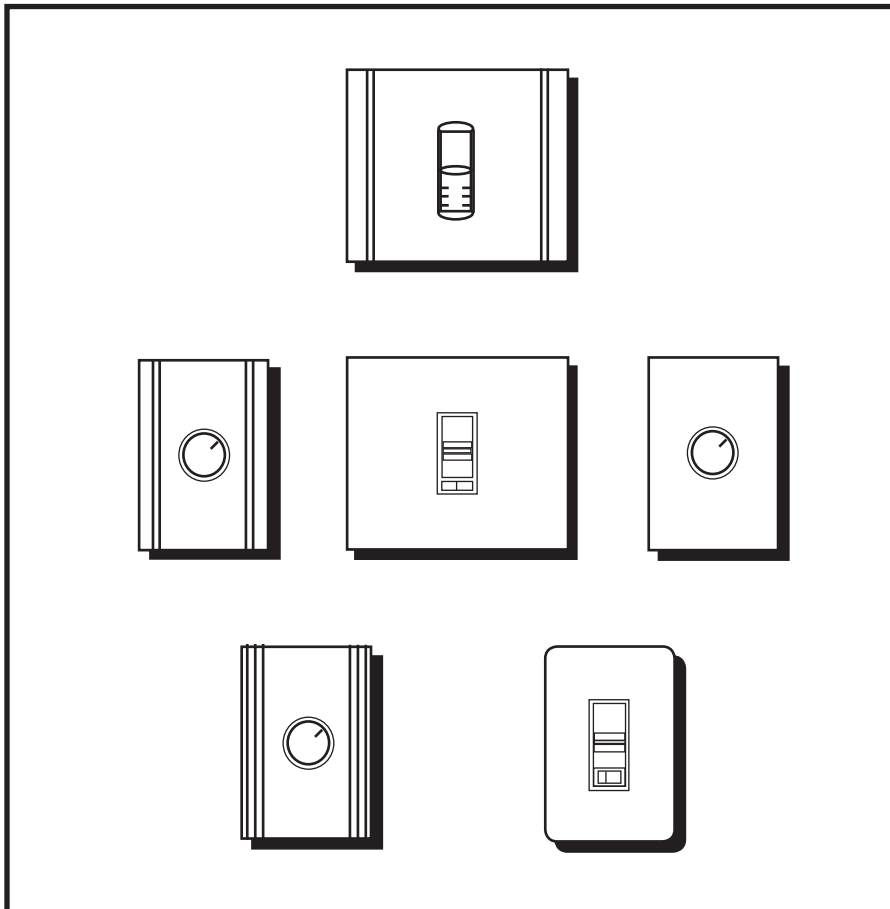

PRODUCT SPECIFICATIONS & ORDERING INFORMATION

Number 2016

This product information
supercedes all previous
information

Effective January 1, 2016

	PRODUCT CODE	MODEL #	DESCRIPTION	UNIT PACKED MASTER CARTON	UNIT Wt.
	54500	PS-LED-PC-IV-120V-LT18	600 watts, preset slide, ivory	12	8 oz
	54501	PS-LED-PC-WH-120V-LT18	600 watts, preset slide, white	12	8 oz
	54510	PS-LED-PC-3W-IV-120V-LT18	600 watts, preset slide, 3-way, ivory	12	8 oz
	54511	PS-LED-PC-3W-WH-120V-LT18	600 watts, preset slide, 3-way, white	12	8 oz